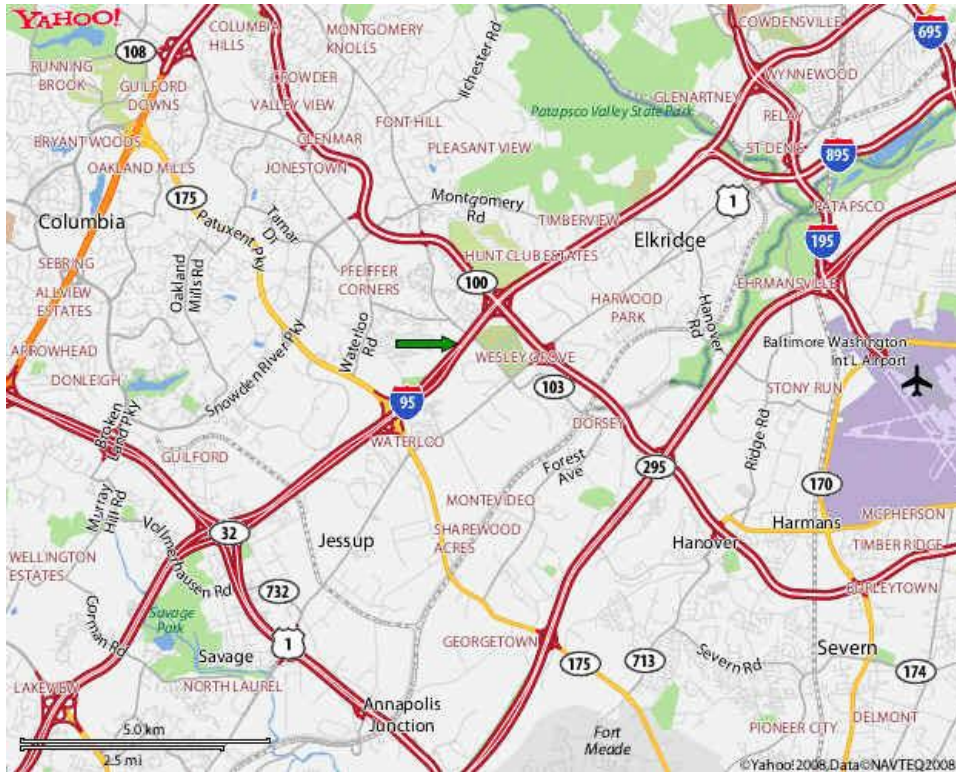

1st Class Moving Storage

7393 Washington Blvd., Suite 107, Elkridge, MD 21075

(410) 379-0011 * www.1stmove.net

Maps and Directions to Our Location

Directions:

From I-95:

1. Take Exit 43-A for Route 100 East
2. Exit right on Route 1 South
3. Make a left turn at the 2nd traffic light (Opposite Business Pkwy.)
4. Turn right as soon as you see building 7393
5. We are in the last suite on the left.

From I-97:

1. From Annapolis take I-97 north, From Baltimore take I-97 South
2. Take exit 14-B for Route 100 West
3. Follow from No. 2 above

From Baltimore/Washington Pkwy.:

1. Take exit 16-B off of Baltimore-Washington Pkwy. for Route 100 West
2. Follow from No. 2 above