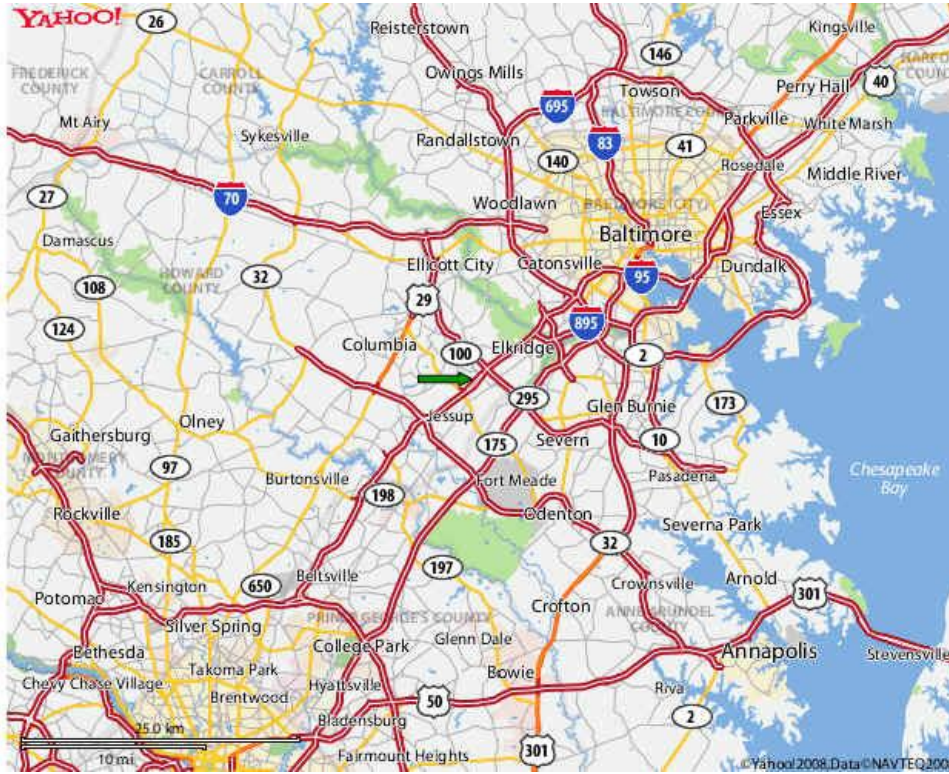

1st Class Moving Storage

7393 Washington Blvd., Suite 107, Elkridge, MD 21075

(410) 379-0011 * www.1stmove.net

Maps and Directions to Our Location

Directions:

From I-95:

1. Take Exit 43-A for Route 100 East
2. Exit right on Route 1 South
3. Make a left turn at the 2nd traffic light (Opposite Business Pkwy.)
4. Turn right as soon as you see building 7393
5. We are in the last suite on the left.

From I-97:

1. From Annapolis take I-97 north, From Baltimore take I-97 South
2. Take exit 14-B for Route 100 West
3. Follow from No. 2 above

From Baltimore/Washington Pkwy.:

1. Take exit 16-B off of Baltimore-Washington Pkwy. for Route 100 West
2. Follow from No. 2 above