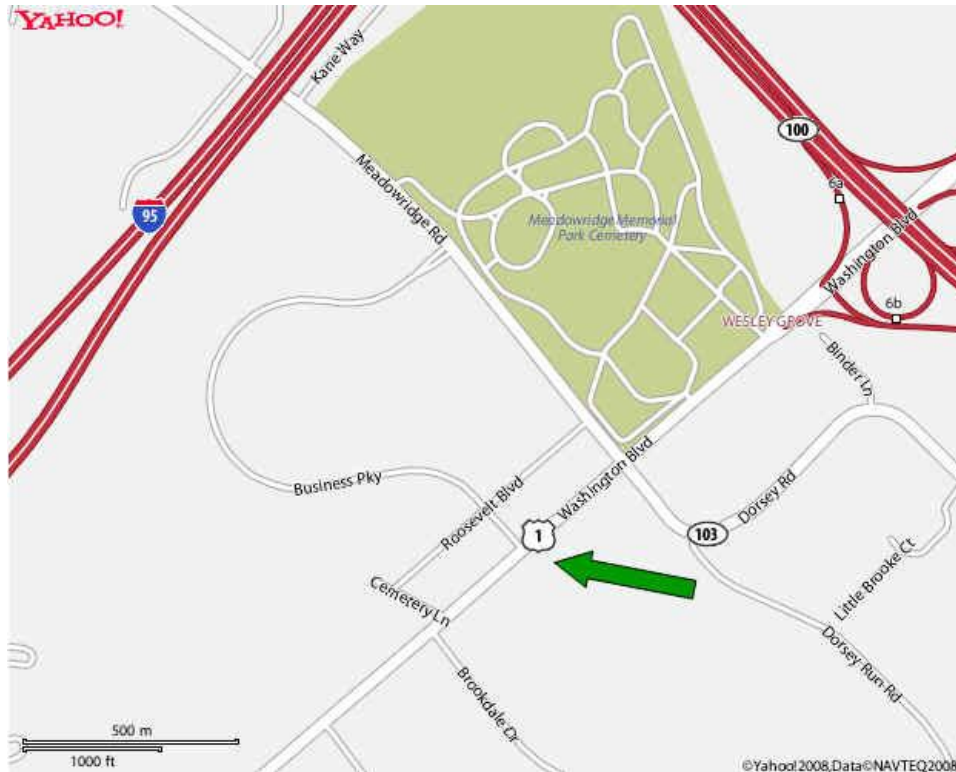

1st Class Moving Storage

7393 Washington Blvd., Suite 107, Elkridge, MD 21075

(410) 379-0011 * www.1stmove.net

Maps and Directions to Our Location

Directions:

From I-95:

1. Take Exit 43-A for Route 100 East
2. Exit right on Route 1 South
3. Make a left turn at the 2nd traffic light (Opposite Business Pkwy.)
4. Turn right as soon as you see building 7393
5. We are in the last suite on the left.

From I-97:

1. From Annapolis take I-97 north, From Baltimore take I-97 South
2. Take exit 14-B for Route 100 West
3. Follow from No. 2 above

From Baltimore/Washington Pkwy.:

1. Take exit 16-B off of Baltimore-Washington Pkwy. for Route 100 West
2. Follow from No. 2 above